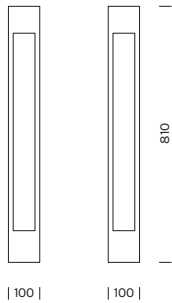

OUTDOOR - FLOOR

TORCH

- acciaio inox 304

- stainless steel 304

813	M 2700K	W 3000K	N 4000K
Power	9.4W	9.4W	9.4W
Nominal lumen	1090.4lm	1137.4lm	1175.0lm
CRI	>90	>90	>90
Supply	220-240V	220-240V	220-240V
Item	Temperature	Finish	
813	M	-NR	
	W	-RU	
	N		